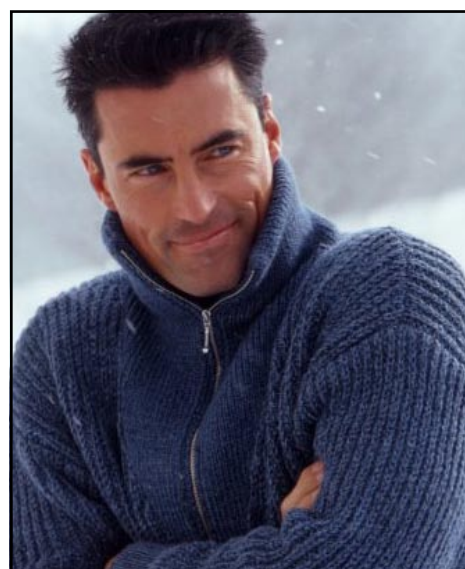

Sedcard Mark

height: 1.86
suit 52
Shoes 43
hair: dark
eyes: blue

ProModel
modellenbureau
DRABSTRAAT 205/B10
2640 MORTSEL
BELGIUM
T +32/3-448.35.08
F +32/3-448.35.05
info@ProModel.be
www.ProModel.be