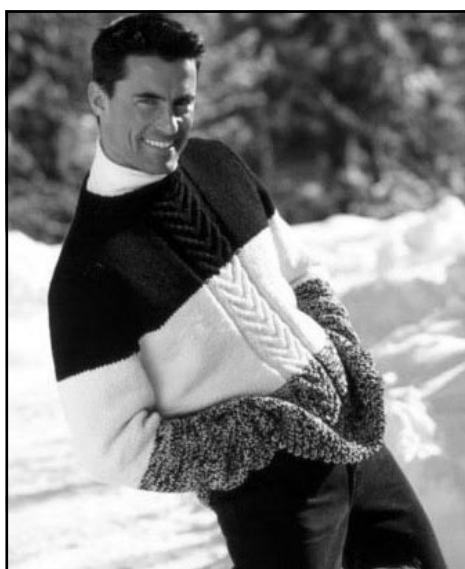

Sedcard Mark

height: 1.86
suit 52
Shoes 43
hair: dark
eyes: blue

ProModel
modellenbureau
DRABSTRAAT 205/B10
2640 MORTSEL
BELGIUM
T +32/3-448.35.08
F +32/3-448.35.05
info@ProModel.be
www.ProModel.be